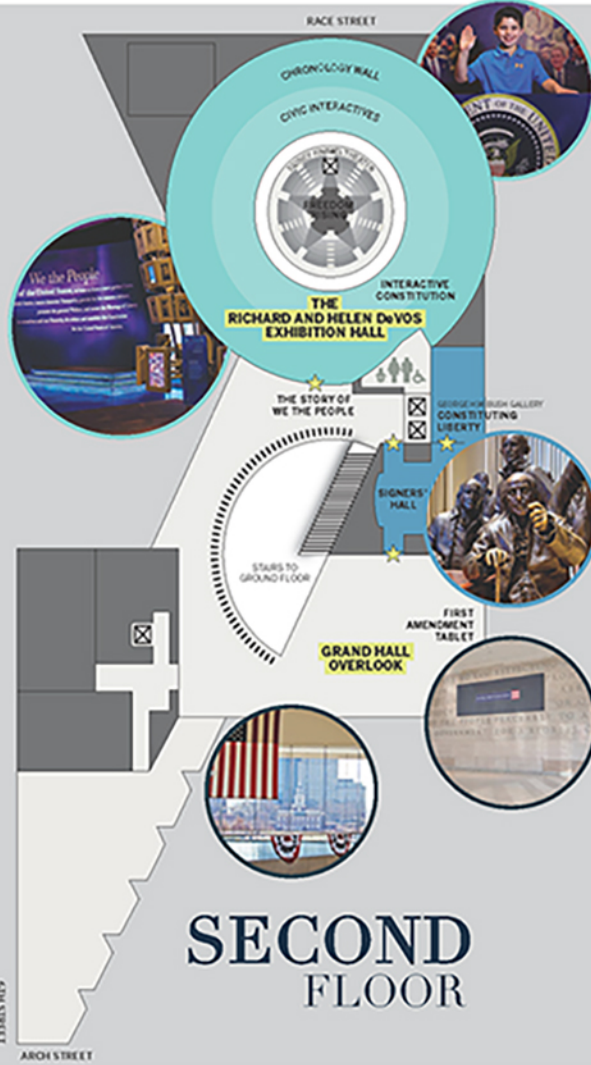

# Explore Our Museum

HERE'S WHAT YOU CAN EXPERIENCE TODAY

Welcome to the National Constitution Center!

Thanks for doing your part to promote a safe and healthy environment for all visitors and staff.

Mask or face covering is required for entry.

GROUND FLOOR

SECOND FLOOR

Key MAIN ENTRANCE CHECK IN STAIRS ELEVATORS FOOD RESTROOMS EXHIBIT ENTRANCE

For more information on our plans to welcome back visitors, visit [constitutioncenter.org/safely-reopening](https://constitutioncenter.org/safely-reopening)