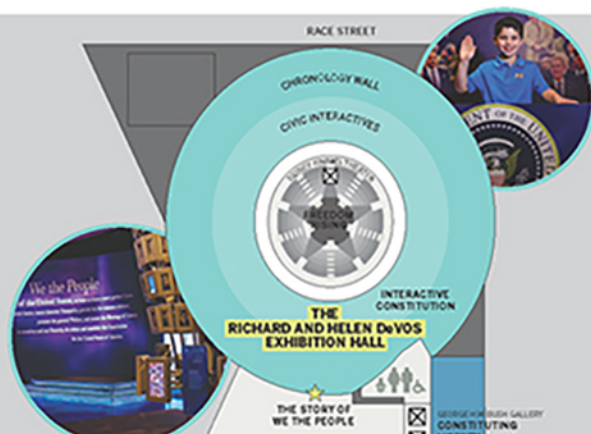

# Explore Our Museum

HERE'S WHAT YOU CAN EXPERIENCE TODAY

Welcome to the National Constitution Center!

Thanks for doing your part to promote a safe and healthy environment for all visitors and staff.

Mask or face covering is required for entry.

GROUND FLOOR

SECOND FLOOR

Key MAIN ENTRANCE CHECK IN STAIRS ELEVATORS FOOD RESTROOMS EXHIBIT ENTRANCE

For more information on our plans to welcome back visitors, visit [constitutioncenter.org/safely-reopening](https://constitutioncenter.org/safely-reopening)