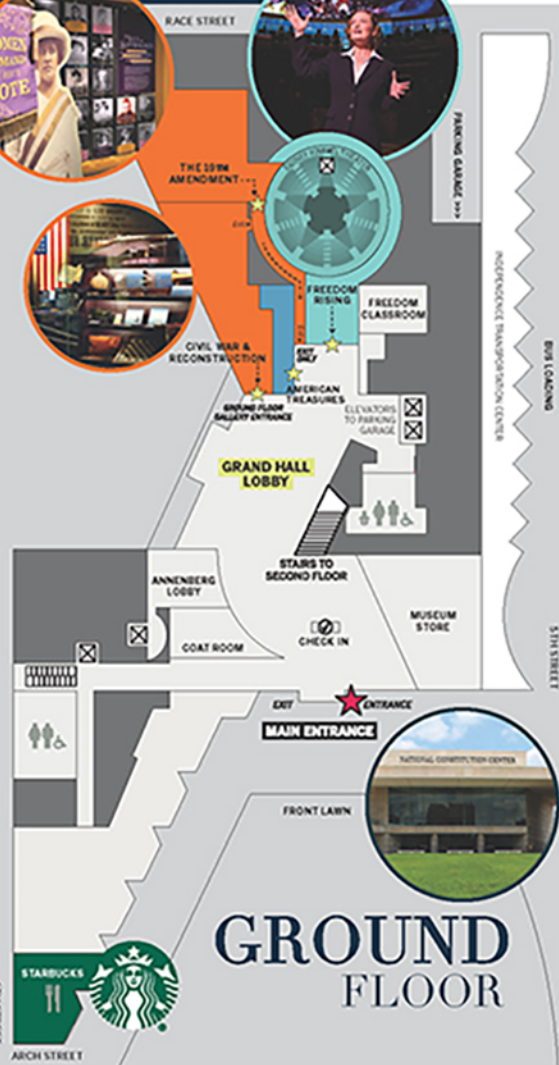

# Explore Our Museum

HERE'S WHAT YOU CAN EXPERIENCE TODAY

Welcome to the National Constitution Center!

Thanks for doing your part to promote a safe and healthy environment for all visitors and staff.

Mask or face covering is required for entry.

GROUND FLOOR

SECOND FLOOR

Key MAIN ENTRANCE CHECK IN STAIRS ELEVATORS FOOD RESTROOMS EXHIBIT ENTRANCE

For more information on our plans to welcome back visitors, visit [constitutioncenter.org/safely-reopening](https://constitutioncenter.org/safely-reopening)